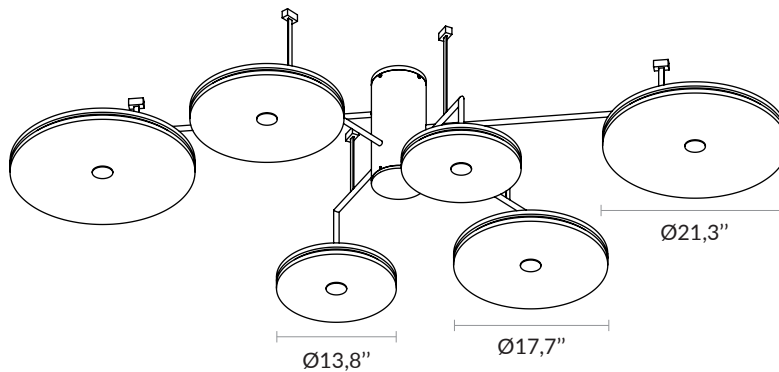

US PRODUCT SHEET

EVASION

AAE EVASION US FP - Non contractual picture.

AE
Alain Ellouz
.paris

Type	Chandelier Equipped with UL listed components
Environment	Indoor
Suspension system	Metal rod Ø0.6"
Material	Alabaster and steel
Lighting system	LED Strip 2,9W/ft (2700K or 3000K) - Dimmable intensity Remote transformer
Voltage	24 V : transformer provided
Wattage	100 W
Lumen	5880 lm The alabaster diffuses between 40 and 60% of the light source lumens
Reference	COL-0086

Dimensions :

H. 21,6"
I. 55,1"
L. 90,5"

Weight :

165 lb / 75 Kg

STANDARD PAINT FINISHES : canopy, rods and metal parts

Included in the price of the luminaire

Mat white

ref : dcl-012